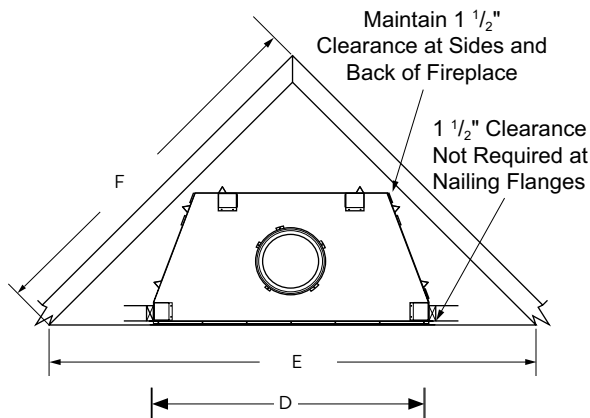

Ebony

Pewter

FLAT WALL FRAMING SPECIFICATIONS

	GEORGIAN 36	GEORGIAN 42	GEORGIAN 50
A	67-1/8"	67-1/8"	67-1/8"
B	45-1/4"	51-1/4"	59-1/4"
C	28-1/4"	30-1/8"	30-1/8"

CORNER FRAMING SPECIFICATIONS

	GEORGIAN 36	GEORGIAN 42	GEORGIAN 50
D	45-1/4"	51-1/4"	59-1/4"
E	86-1/2"	92"	100"
F	61"	65"	71"