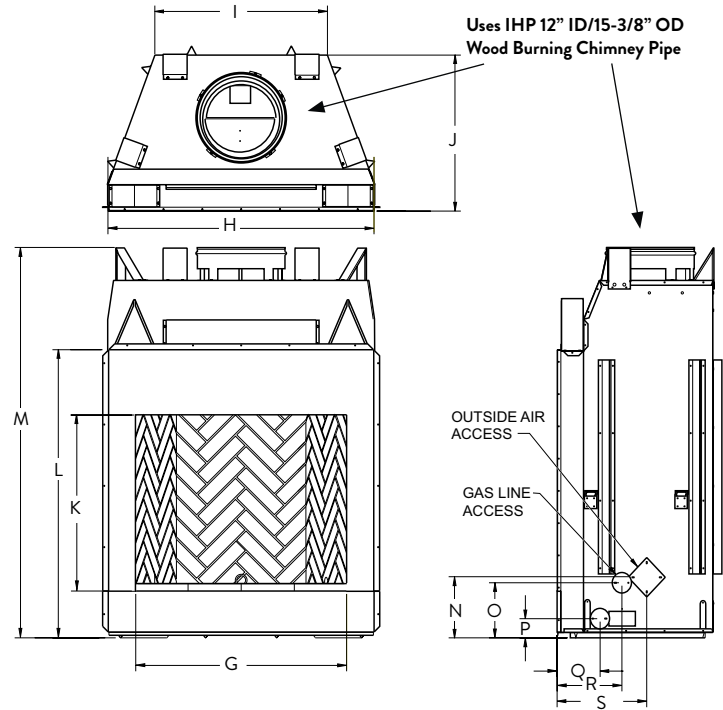

Ebony

Pewter

FLAT WALL FRAMING SPECIFICATIONS

	GEORGIAN 36	GEORGIAN 42	GEORGIAN 50
A	67-1/8"	67-1/8"	67-1/8"
B	45-1/4"	51-1/4"	59-1/4"
C	28-1/4"	30-1/8"	30-1/8"

CORNER FRAMING SPECIFICATIONS

	GEORGIAN 36	GEORGIAN 42	GEORGIAN 50
D	45-1/4"	51-1/4"	59-1/4"
E	86-1/2"	92"	100"
F	61"	65"	71"

APPLIANCE SPECIFICATIONS

	GEORGIAN 36	GEORGIAN 42	GEORGIAN 50
G	36"	42"	50"
H	45-1/8"	51-1/8"	59-1/8"
I	29"	30-1/2"	38-1/2"
J	26-5/8"	29"	29"
K	30"	30"	30"
L	49"	49"	49"
M	67"	67"	67"
N	10-1/2"	10-1/2"	10-1/2"
O	9-1/2"	9-1/2"	9-1/2"
P	3-1/2"	3-1/2"	3-1/2"
Q	7-1/4"	8-1/2"	8-1/2"
R	11"	13"	13"
S	15-1/4"	17"	17"