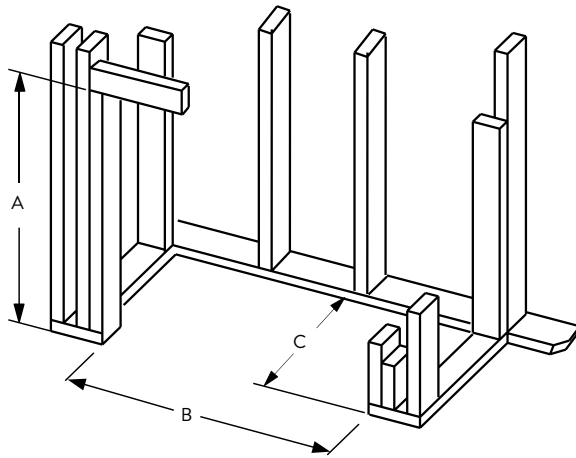

Ebony

Pewter

FLAT WALL FRAMING SPECIFICATIONS

	GEORGIAN 36	GEORGIAN 42	GEORGIAN 50
A	67-1/8"	67-1/8"	67-1/8"
B	45-1/4"	51-1/4"	59-1/4"
C	28-1/4"	30-1/8"	30-1/8"

CORNER FRAMING SPECIFICATIONS

	GEORGIAN 36	GEORGIAN 42	GEORGIAN 50
D	45-1/4"	51-1/4"	59-1/4"
E	86-1/2"	92"	100"
F	61"	65"	71"