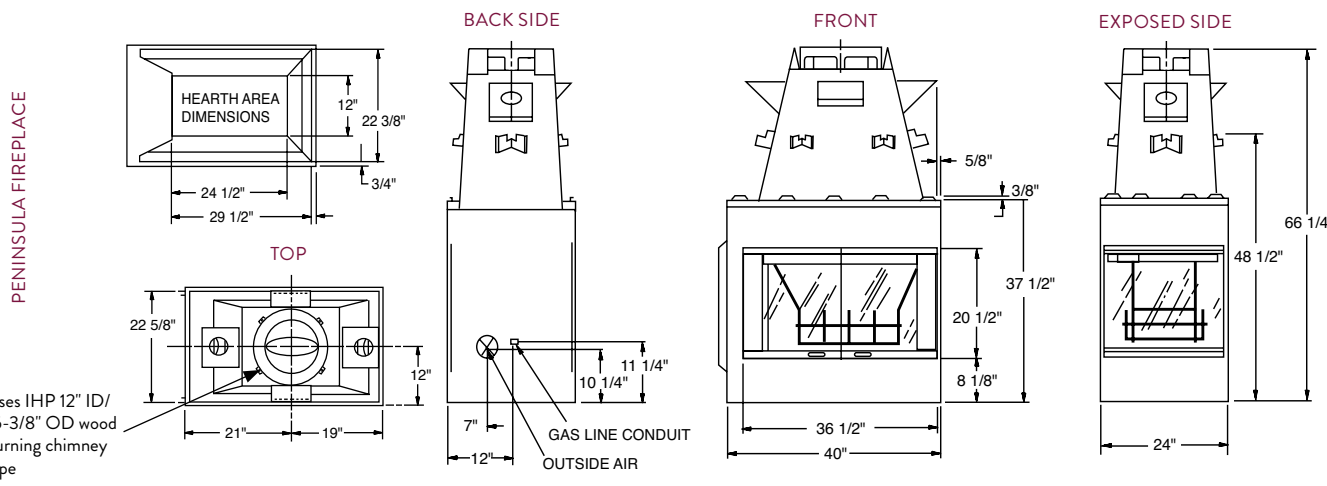

# FRAMING SPECIFICATIONS

Uses IHP 8" ID/12-3/8" OD wood burning chimney pipe