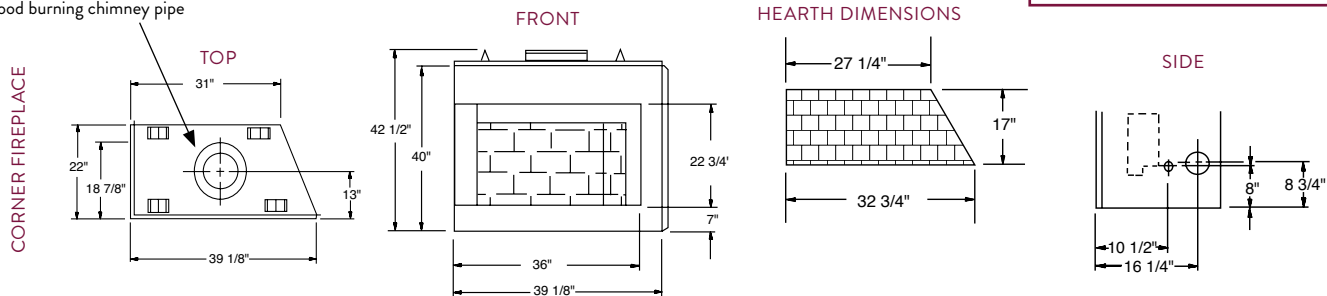

# FRAMING SPECIFICATIONS

Uses IHP 8" ID/12-3/8" OD wood burning chimney pipe