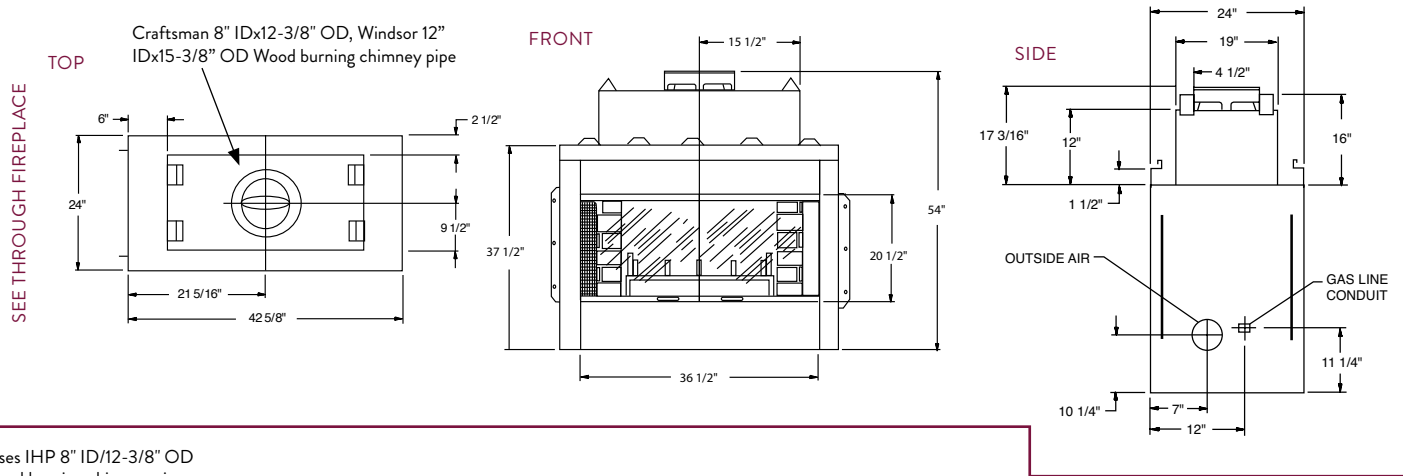

# FRAMING SPECIFICATIONS

Uses IHP 8" ID/12-3/8" OD wood burning chimney pipe