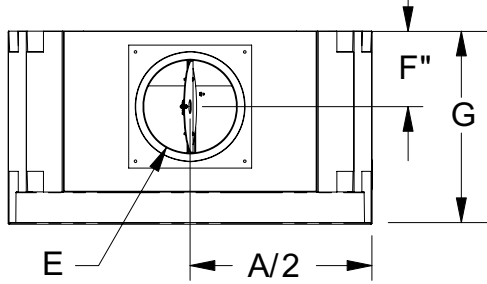

FLAT WALL FRAMING SPECIFICATIONS

MM63, MMST43

MM33, MM39, MM44, MM49, MM63

	MM33	MM39	MM44	MM49	MM63	MMST43
A	37"	43"	48"	53"	66-7/8"	53"
B	33"	39"	44"	49"	62-7/8"	??43"??
C	23-1/4"	29-1/4"	34-1/4"	39-1/4"	53-1/4"	43-1/4"
D	22"	27-3/4"	32-3/4"	37-3/4"	45-5/8"	37-3/8"
E	Ø 12"	Ø 12"	Ø 12"	Ø 12"	2x Ø 12"	Ø 12-1/8"
F	10"	11"	11"	11"	11"	14"
G	28"	28"	28"	28"	28"	28"
H	—	—	—	—	22-1/4"	18-7/8"
I	24-1/2"	32-7/8"	32-7/8"	32-7/8"	32-7/8"	29-1/8"
J	54-5/8"	63-1/2"	63-1/2"	63-1/2"	63-1/2"	62-7/8"
K	4-1/2"	4-3/8"	4-3/8"	4-3/8"	4-1/2"	2-1/4"
L	30-1/2"	40-5/8"	40-5/8"	40-5/8"	40-3/4"	38-5/8"
M	—	7-3/8"	7-3/8"	7-3/8"	7-3/8"	—
N	23"	23"	23"	23"	23-3/8"	—