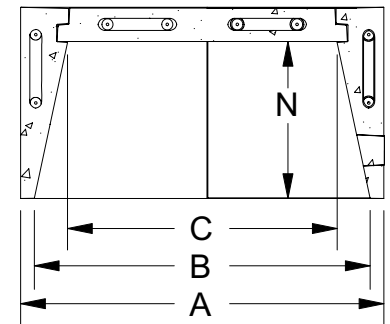

MM33, MM39, MM44, MM49, MM63, MMST43