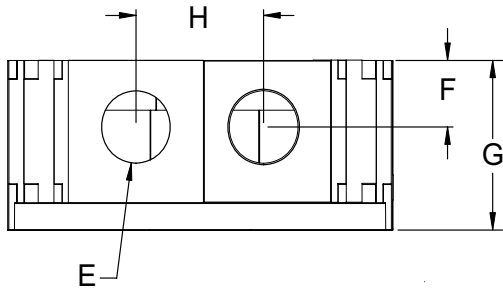

FLAT WALL FRAMING SPECIFICATIONS

MM63, MMST43

MM33, MM39, MM44, MM49, MM63

	MM33	MM39	MM44	MM49	MM63	MMST43
A	37"	43"	48"	53"	66-7/8"	53"
B	33"	39"	44"	49"	62-7/8"	??43"??
C	23-1/4"	29-1/4"	34-1/4"	39-1/4"	53-1/4"	43-1/4"
D	22"	27-3/4"	32-3/4"	37-3/4"	45-5/8"	37-3/8"
E	Ø 12"	Ø 12"	Ø 12"	Ø 12"	2x Ø 12"	Ø 12-1/8"
F	10"	11"	11"	11"	11"	14"
G	28"	28"	28"	28"	28"	28"
H	—	—	—	—	22-1/4"	18-7/8"
I	24-1/2"	32-7/8"	32-7/8"	32-7/8"	32-7/8"	29-1/8"
J	54-5/8"	63-1/2"	63-1/2"	63-1/2"	63-1/2"	62-7/8"
K	4-1/2"	4-3/8"	4-3/8"	4-3/8"	4-1/2"	2-1/4"
L	30-1/2"	40-5/8"	40-5/8"	40-5/8"	40-3/4"	38-5/8"
M	—	7-3/8"	7-3/8"	7-3/8"	7-3/8"	—
N	23"	23"	23"	23"	23-3/8"	—