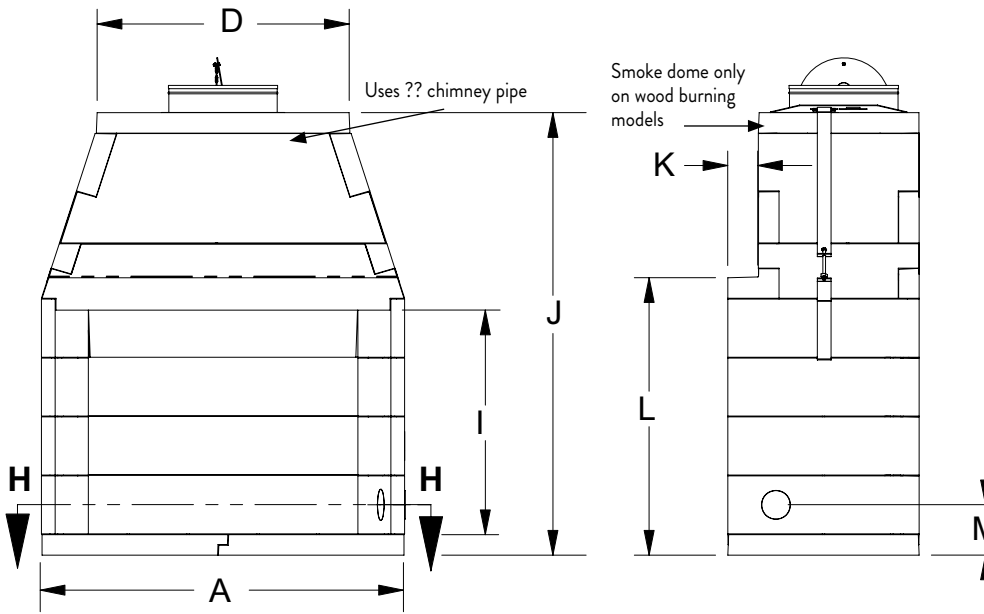

FLAT WALL FRAMING SPECIFICATIONS

MM63, MMST43

MM33, MM39, MM44, MM49, MM63

	MM33	MM39	MM44	MM49	MM63	MMST43
A	37"	43"	48"	53"	66-7/8"	53"
B	33"	39"	44"	49"	62-7/8"	??43"??
C	23-1/4"	29-1/4"	34-1/4"	39-1/4"	53-1/4"	43-1/4"
D	22"	27-3/4"	32-3/4"	37-3/4"	45-5/8"	37-3/8"
E	Ø 12"	Ø 12"	Ø 12"	Ø 12"	2x Ø 12"	Ø 12-1/8"
F	10"	11"	11"	11"	11"	14"
G	28"	28"	28"	28"	28"	28"
H	—	—	—	—	22-1/4"	18-7/8"
I	24-1/2"	32-7/8"	32-7/8"	32-7/8"	32-7/8"	29-1/8"
J	54-5/8"	63-1/2"	63-1/2"	63-1/2"	63-1/2"	62-7/8"
K	4-1/2"	4-3/8"	4-3/8"	4-3/8"	4-1/2"	2-1/4"
L	30-1/2"	40-5/8"	40-5/8"	40-5/8"	40-3/4"	38-5/8"
M	—	7-3/8"	7-3/8"	7-3/8"	7-3/8"	—
N	23"	23"	23"	23"	23-3/8"	—