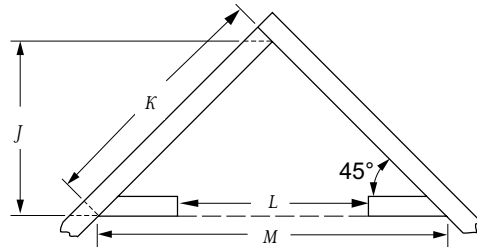

FIREPLACE BTU OPERATING RANGE

MODEL	FUEL	BTU/HR
ODYSSEY 36	NG	28,000-41,000
ODYSSEY 36	LP	32,000-41,000
ODYSSEY 42	NG	32,000-47,000
ODYSSEY 42	LP	35,000-45,000

IMPORTANT NOTES:

As with any fireplace, this appliance is extremely hot during operation. Read and understand all operating instructions before using this appliance. For further information, consult your dealer.

Local conditions, such as elevation and choice of fuel will affect overall appearance of the fire and heating performance. Performance can also vary with home design and insulation, ceiling height, accessories chosen and appliance location.

Diagrams, illustrations and photographs are not to scale — consult installation instructions. Product designs, materials, dimensions, specifications, colors and prices are subject to change or discontinuance without notice.

astria
FIREPLACES™

© 2014 Innovative Hearth Products

785476M 06/14

Visit us online

Astria.us.com