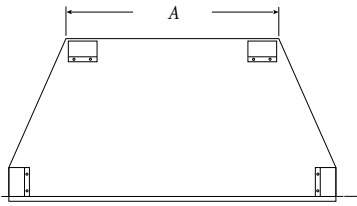

APPLIANCE SPECIFICATIONS

	ODYSSEY 36	ODYSSEY 42
A	29"	36"
B	41"	48"
C	21"	24"
D	35"	42"
E	37"	41"
F	21"	23"
G	3-1/2"	3-1/2"
H	13-1/2"	13-1/2"
I	9-1/4"	9-1/4"

FRAMING SPECIFICATIONS

	ODYSSEY 36	ODYSSEY 42
WIDTH	44"	51"
HEIGHT	42-3/4"	46-1/2"
DEPTH	21"	23"