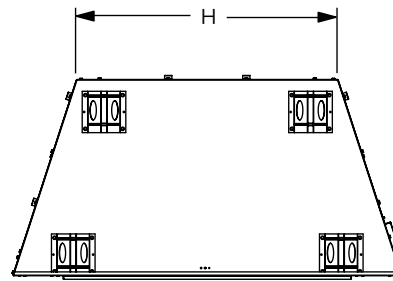

APPLIANCE SPECIFICATIONS

	POLARIS 36	POLARIS 42
H	23-1/2"	29-1/2"
I	41-3/4"	47-3/4"
J	37"	43"
K	28-1/2"	28-1/2"
L	41-5/16"	41-5/16"
M	20"	20"
N	1-3/4"	1-3/4"
O	4-3/8"	4-3/8"

FIREPLACE BTU OPERATING RANGE

MODEL	FUEL	BTU/HR
POLARIS 36	NG	39,500-50,000
POLARIS 36	LP	37,000-46,000
POLARIS 42	NG	39,500-50,000
POLARIS 42	LP	37,000-46,000

IMPORTANT NOTES:

As with any fireplace, this appliance is extremely hot during operation. Read and understand all operating instructions before using this appliance. For further information, consult your dealer.

Local conditions, such as elevation and choice of fuel will affect overall appearance of the fire and heating performance. Performance can also vary with home design and insulation, ceiling height, accessories chosen and appliance location.

Diagrams, illustrations and photographs are not to scale — consult installation instructions. Product designs, materials, dimensions, specifications, colors and prices are subject to change or discontinuance without notice.

astria
FIREPLACES™

© 2014 Innovative Hearth Products

785474M 06/14

Visit us online

Astria.us.com