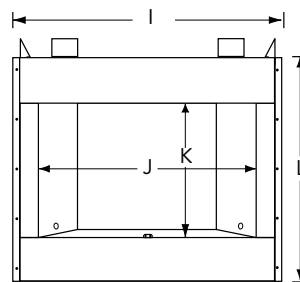

FLAT WALL FRAMING SPECIFICATIONS

	POLARIS 36	POLARIS 42
A	46-1/2"	46-1/2"
B	42-3/4"	48-3/4"
C	20-1/2"	20-1/2"

CORNER FRAMING SPECIFICATIONS

	POLARIS 36	POLARIS 42
D	31-3/4"	34-3/4"
E	44-3/16"	49-1/8"
F	42-3/4"	48-3/4"
G	63-1/2"	69-1/2"

APPLIANCE SPECIFICATIONS

	POLARIS 36	POLARIS 42
H	23-1/2"	29-1/2"
I	41-3/4"	47-3/4"
J	37"	43"
K	28-1/2"	28-1/2"
L	41-5/16"	41-5/16"
M	20"	20"
N	1-3/4"	1-3/4"
O	4-3/8"	4-3/8"

FIREPLACE BTU OPERATING RANGE