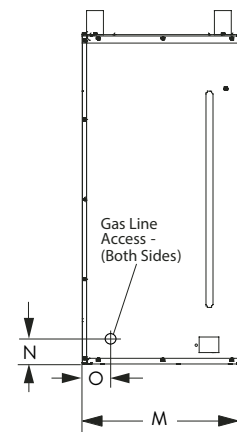

FLAT WALL FRAMING SPECIFICATIONS

	POLARIS 36	POLARIS 42
A	46-1/2"	46-1/2"
B	42-3/4"	48-3/4"
C	20-1/2"	20-1/2"

CORNER FRAMING SPECIFICATIONS

	POLARIS 36	POLARIS 42
D	31-3/4"	34-3/4"
E	44-3/16"	49-1/8"
F	42-3/4"	48-3/4"
G	63-1/2"	69-1/2"

APPLIANCE SPECIFICATIONS

	POLARIS 36	POLARIS 42
H	23-1/2"	29-1/2"
I	41-3/4"	47-3/4"
J	37"	43"
K	28-1/2"	28-1/2"
L	41-5/16"	41-5/16"
M	20"	20"
N	1-3/4"	1-3/4"
O	4-3/8"	4-3/8"

FIREPLACE BTU OPERATING RANGE