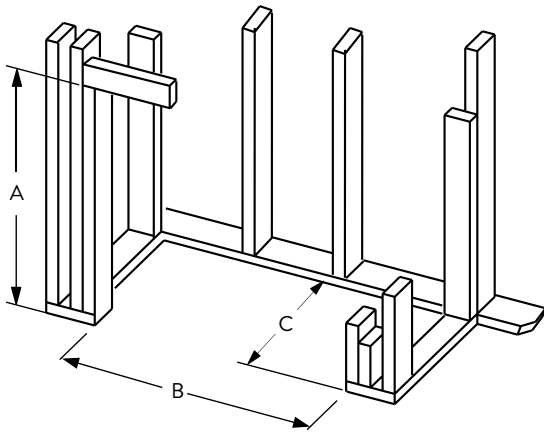

Rust Herringbone

Rust Stacked

VENT-FREE GAS LOGS (OPTIONAL)

Combine with a realistic vent-free gas log set.

Southern Comfort
Outdoor Gas Log Set

FLAT WALL FRAMING SPECIFICATIONS

	VENETIAN 36	VENETIAN 42	VENETIAN 50
A	54-5/8"	54-5/8"	54-5/8"
B	45-3/8"	51-3/8"	59-3/8"
C	28-1/4"	30-1/8"	30-1/8"

CORNER FRAMING SPECIFICATIONS

	VENETIAN 36	VENETIAN 42	VENETIAN 50
D	61"	65"	71"
E	45-3/8"	51-3/8"	59-3/8"
F	86-1/2"	92"	100"

APPLIANCE SPECIFICATIONS

	VENETIAN 36	VENETIAN 42	VENETIAN 50
G	29"	30-5/16"	38-5/16"
H	45-1/8"	51-1/8"	59-1/8"
I	30"	30"	30"
J	36"	42"	50"
K	49"	49"	49"
L	28"	30"	30"
M	54-1/2"	54-1/2"	54-1/2"
N	3-5/16"	3-5/16"	3-5/16"
O	9-7/16"	9-7/16"	9-7/16"
P	7-3/8"	8-3/4"	8-3/4"
Q	11-1/8"	13"	13"