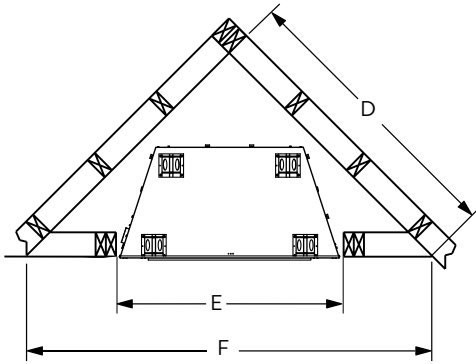

Rust Herringbone

Rust Stacked

VENT-FREE GAS LOGS (OPTIONAL)

Combine with a realistic vent-free gas log set.

Southern Comfort
Outdoor Gas Log Set

FLAT WALL FRAMING SPECIFICATIONS

	VENETIAN 36	VENETIAN 42	VENETIAN 50
A	54-5/8"	54-5/8"	54-5/8"
B	45-3/8"	51-3/8"	59-3/8"
C	28-1/4"	30-1/8"	30-1/8"

CORNER FRAMING SPECIFICATIONS

	VENETIAN 36	VENETIAN 42	VENETIAN 50
D	61"	65"	71"
E	45-3/8"	51-3/8"	59-3/8"
F	86-1/2"	92"	100"

APPLIANCE SPECIFICATIONS

	VENETIAN 36	VENETIAN 42	VENETIAN 50
G	29"	30-5/16"	38-5/16"
H	45-1/8"	51-1/8"	59-1/8"
I	30"	30"	30"
J	36"	42"	50"
K	49"	49"	49"
L	28"	30"	30"
M	54-1/2"	54-1/2"	54-1/2"
N	3-5/16"	3-5/16"	3-5/16"
O	9-7/16"	9-7/16"	9-7/16"
P	7-3/8"	8-3/4"	8-3/4"
Q	11-1/8"	13"	13"