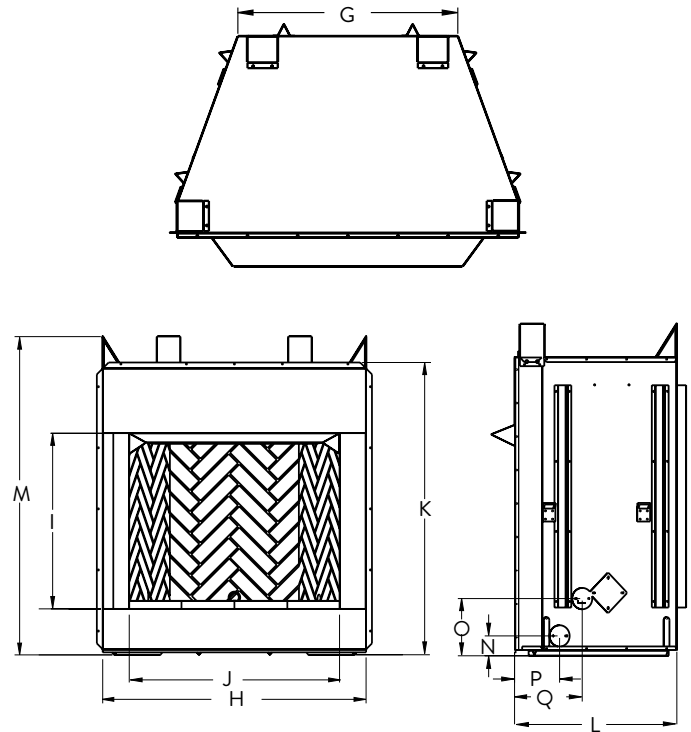

Rust Herringbone

Rust Stacked

VENT-FREE GAS LOGS (OPTIONAL)

Combine with a realistic vent-free gas log set.

Southern Comfort
Outdoor Gas Log Set

FLAT WALL FRAMING SPECIFICATIONS

	VENETIAN 36	VENETIAN 42	VENETIAN 50
A	54-5/8"	54-5/8"	54-5/8"
B	45-3/8"	51-3/8"	59-3/8"
C	28-1/4"	30-1/8"	30-1/8"

CORNER FRAMING SPECIFICATIONS

	VENETIAN 36	VENETIAN 42	VENETIAN 50
D	61"	65"	71"
E	45-3/8"	51-3/8"	59-3/8"
F	86-1/2"	92"	100"

APPLIANCE SPECIFICATIONS

	VENETIAN 36	VENETIAN 42	VENETIAN 50
G	29"	30-5/16"	38-5/16"
H	45-1/8"	51-1/8"	59-1/8"
I	30"	30"	30"
J	36"	42"	50"
K	49"	49"	49"
L	28"	30"	30"
M	54-1/2"	54-1/2"	54-1/2"
N	3-5/16"	3-5/16"	3-5/16"
O	9-7/16"	9-7/16"	9-7/16"
P	7-3/8"	8-3/4"	8-3/4"
Q	11-1/8"	13"	13"