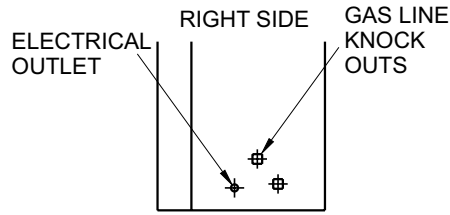

APPLIANCE SPECIFICATIONS

Uses IHP 8" ID/
12-3/8" OD wood
burning chimney
pipe (42" models
include a transition
collar to use 8
DM/8 HT pipe)

	TUSCAN 36	TUSCAN 42
A	29"	36"
B	12-1/2"	11-3/4"
C	41"	48"
D	21"	24"
E	35"	42"
F	37"	41"
G	21"	22-1/2"

FRAMING SPECIFICATIONS

	TUSCAN 36	TUSCAN 42
WIDTH	41-3/4"	49-3/4"
HEIGHT	41-3/4"	47-1/4"
DEPTH	21-7/8"	23-1/2"

CORNER FRAMING SPECIFICATIONS

	TUSCAN 36	TUSCAN 42
H	24-7/16"	27-9/16"
I	52-7/8"	59-5/16"
J	17-1/4"	19-1/2"
K	73-13/16"	83-7/8"