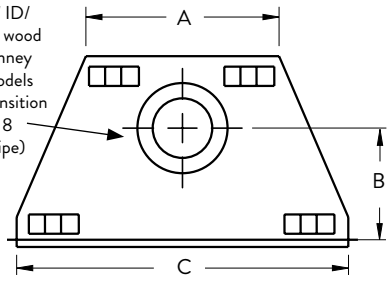

APPLIANCE SPECIFICATIONS

Uses IHP 8" ID/
12-3/8" OD wood
burning chimney
pipe (42" models
include a transition
collar to use 8
DM/8 HT pipe)

	TUSCAN 36	TUSCAN 42
A	29"	36"
B	12-1/2"	11-3/4"
C	41"	48"
D	21"	24"
E	35"	42"
F	37"	41"
G	21"	22-1/2"

FRAMING SPECIFICATIONS

	TUSCAN 36	TUSCAN 42
WIDTH	41-3/4"	49-3/4"
HEIGHT	41-3/4"	47-1/4"
DEPTH	21-7/8"	23-1/2"

CORNER FRAMING SPECIFICATIONS

	TUSCAN 36	TUSCAN 42
H	24-7/16"	27-9/16"
I	52-7/8"	59-5/16"
J	17-1/4"	19-1/2"
K	73-13/16"	83-7/8"