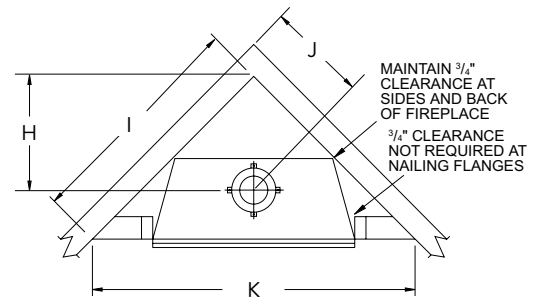

APPLIANCE SPECIFICATIONS

Uses IHP 8" ID/
12-3/8" OD wood
burning chimney
pipe (42" models
include a transition
collar to use 8
DM/8 HT pipe)

	TUSCAN 36	TUSCAN 42
A	29"	36"
B	12-1/2"	11-3/4"
C	41"	48"
D	21"	24"
E	35"	42"
F	37"	41"
G	21"	22-1/2"

FRAMING SPECIFICATIONS

	TUSCAN 36	TUSCAN 42
WIDTH	41-3/4"	49-3/4"
HEIGHT	41-3/4"	47-1/4"
DEPTH	21-7/8"	23-1/2"

CORNER FRAMING SPECIFICATIONS

	TUSCAN 36	TUSCAN 42
H	24-7/16"	27-9/16"
I	52-7/8"	59-5/16"
J	17-1/4"	19-1/2"
K	73-13/16"	83-7/8"

IMPORTANT NOTES:

As with any fireplace, this appliance is extremely hot during operation. Read and understand all operating instructions before using this appliance. For further information, consult your dealer.

Local conditions, such as elevation, wind, vent configuration and choice of fuel will affect overall appearance of the fire and heating performance. Performance can also vary with home design and insulation, climate, condition and type of fuel used, appliance location, burn rate, accessories chosen, chimney installation and how the appliance is operated.

Diagrams, illustrations and photographs are not to scale—consult installation instructions. Product designs, materials, dimensions, specifications, colors and prices are subject to change or discontinuance without notice.

Approved for use with European Copper and Chimney Classics chimney tops, which improve performance and add an elegant touch.

astria
FIREPLACES™

© 2014 Innovative Hearth Products

785472M 07/14

Visit us online

Astria.us.com