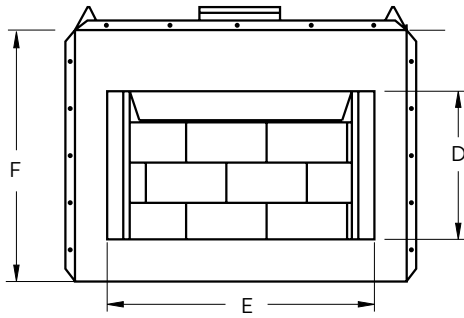

APPLIANCE SPECIFICATIONS

Uses IHP 8" ID/
12-3/8" OD wood
burning chimney
pipe (42" models
include a transition
collar to use 8
DM/8 HT pipe)

	TUSCAN 36	TUSCAN 42
A	29"	36"
B	12-1/2"	11-3/4"
C	41"	48"
D	21"	24"
E	35"	42"
F	37"	41"
G	21"	22-1/2"

FRAMING SPECIFICATIONS

	TUSCAN 36	TUSCAN 42
WIDTH	41-3/4"	49-3/4"
HEIGHT	41-3/4"	47-1/4"
DEPTH	21-7/8"	23-1/2"

CORNER FRAMING SPECIFICATIONS

	TUSCAN 36	TUSCAN 42
H	24-7/16"	27-9/16"
I	52-7/8"	59-5/16"
J	17-1/4"	19-1/2"
K	73-13/16"	83-7/8"