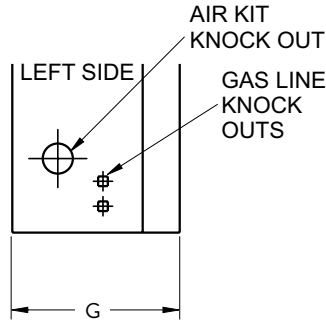

APPLIANCE SPECIFICATIONS

Uses IHP 8" ID/
12-3/8" OD wood
burning chimney
pipe (42" models
include a transition
collar to use 8
DM/8 HT pipe)

	TUSCAN 36	TUSCAN 42
A	29"	36"
B	12-1/2"	11-3/4"
C	41"	48"
D	21"	24"
E	35"	42"
F	37"	41"
G	21"	22-1/2"

FRAMING SPECIFICATIONS

	TUSCAN 36	TUSCAN 42
WIDTH	41-3/4"	49-3/4"
HEIGHT	41-3/4"	47-1/4"
DEPTH	21-7/8"	23-1/2"

CORNER FRAMING SPECIFICATIONS

	TUSCAN 36	TUSCAN 42
H	24-7/16"	27-9/16"
I	52-7/8"	59-5/16"
J	17-1/4"	19-1/2"
K	73-13/16"	83-7/8"