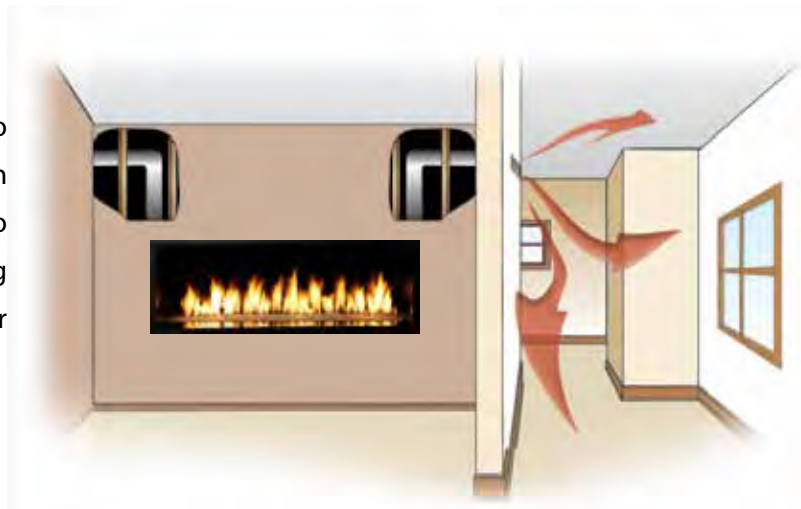

## *Add Heat To Additional Rooms*

One or two Power Heat Duct Kits may be installed to capture heat and transfer it to an additional room(s) in your home. This venting option uses a remote fan to pull heat off the fireplace and deliver it to an adjoining room. You can direct this heat upstairs, downstairs or anywhere in your home within 20 feet of the fireplace.