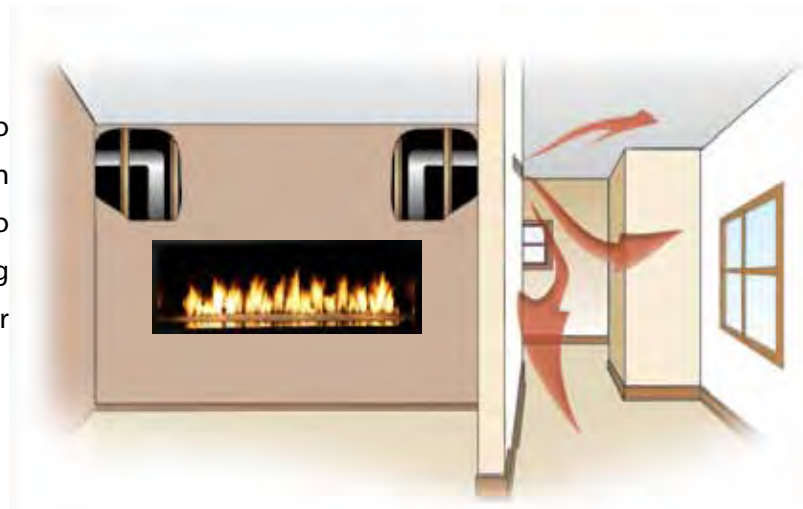

Choose one of three different glass media colors. Glass media is required for installation.

Platinum Glass

Bronze Glass

Cobalt Glass

Add Heat To Additional Rooms

One or two Power Heat Duct Kits may be installed to capture heat and transfer it to an additional room(s) in your home. This venting option uses a remote fan to pull heat off the fireplace and deliver it to an adjoining room. You can direct this heat upstairs, downstairs or anywhere in your home within 20 feet of the fireplace.