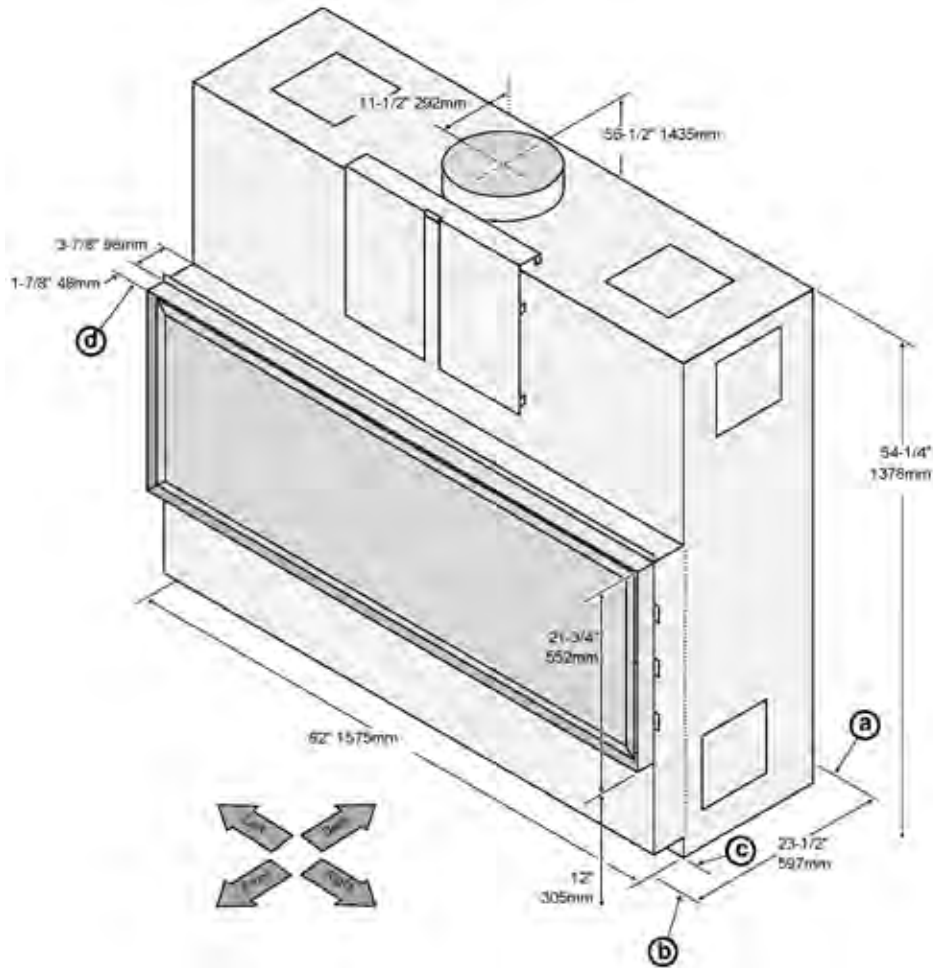

Model 6020 Xtreme™ Installation

The dimensions and clearances on this page are for reference only! Refer to the Owner's Manual prior to installation.

NOTE: Improper installation of your gas appliance or failure to operate it in accordance to the guidelines detailed in the Owner's Manual may negate your warranty and endanger your home and family. Installation information is available on our website at www.fireplace.com. We recommend all Fireplace Xtordinaire appliances be installed and maintained on an annual basis by your Specialty Hearth Retailer.

Dimensions

- (a) Measurement to Cover Box (back edge)
- (b) Front Edge (front edge of framing)
- (c) Framing Set-Back
- (d) Facing Guide (protrudes to the front of drywall)