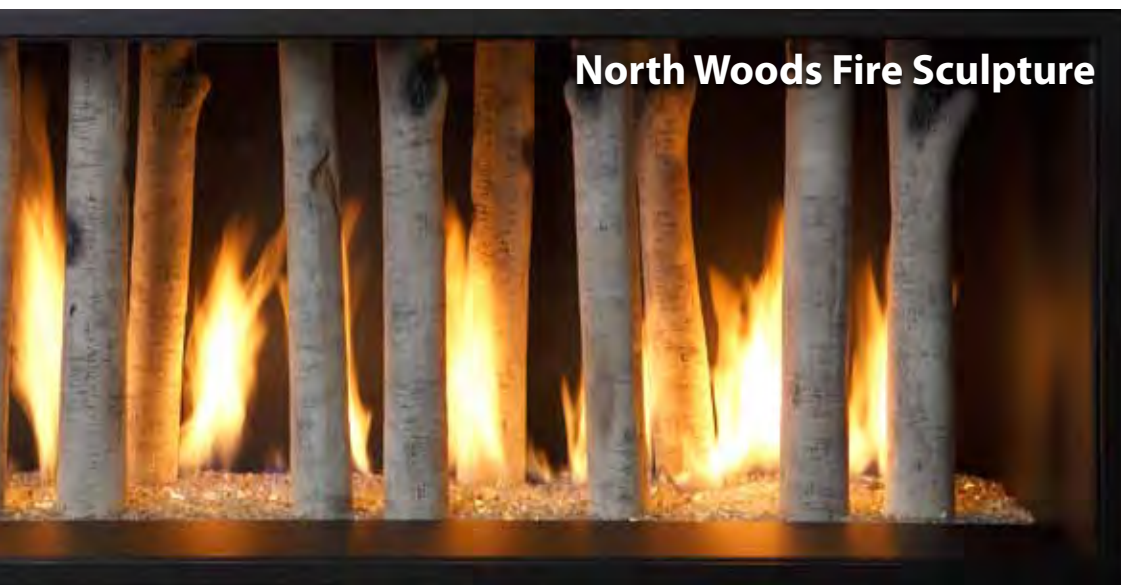

Maui Grove

In a land born of fire, Maui the Valley Island, is the host to some of the most beautiful tropical forest on the planet. For years Kurt has explored the forest and bamboo groves that dot Maui's lush valleys and has noticed that fire has occasionally reclaimed the bamboo groves and yet the bamboo would always return in this ancient dance. This concept of renewal sets the stage for the Fire Sculpture - Maui Grove.

The paper white birch and crushed glass create an icy cool contrast to the surprise - a spectacular ribbon of fire, five feet long, that is the backdrop to the North Woods Fire Sculpture.