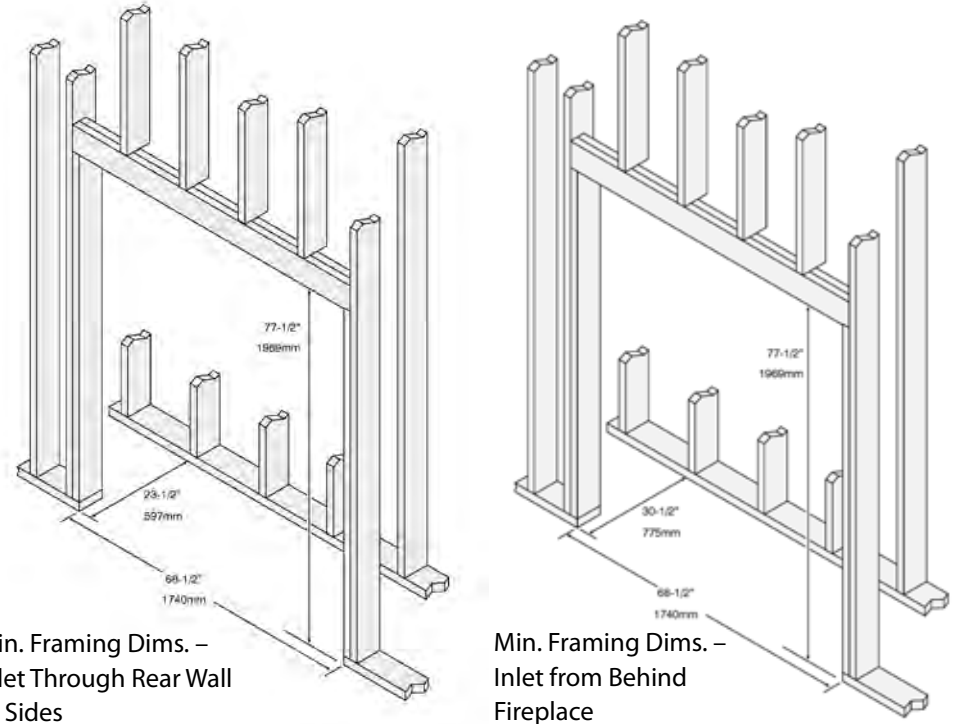

Framing Dimensions

Min. Framing Dims. –
Inlet Through Rear Wall
or Sides

Min. Framing Dims. –
Inlet from Behind
Fireplace

Clearances To Combustibles

- Clearance to Side of Fireplace: 3" (76mm). Do not place insulation in this space.
- When installed, walls in front of the fireplace must be a minimum 3" (76mm) to the side of the fireplace.
- Clearance to back of cover box: 0" (0mm)

Safety Testing and Listings

Tested and Listed by Intertek (Warnock Hersey) to ANSI Z21.50b-2009/CSA 2.22b-2009 - Report #3183426. The listing label is chained to the appliance near the glass frame.