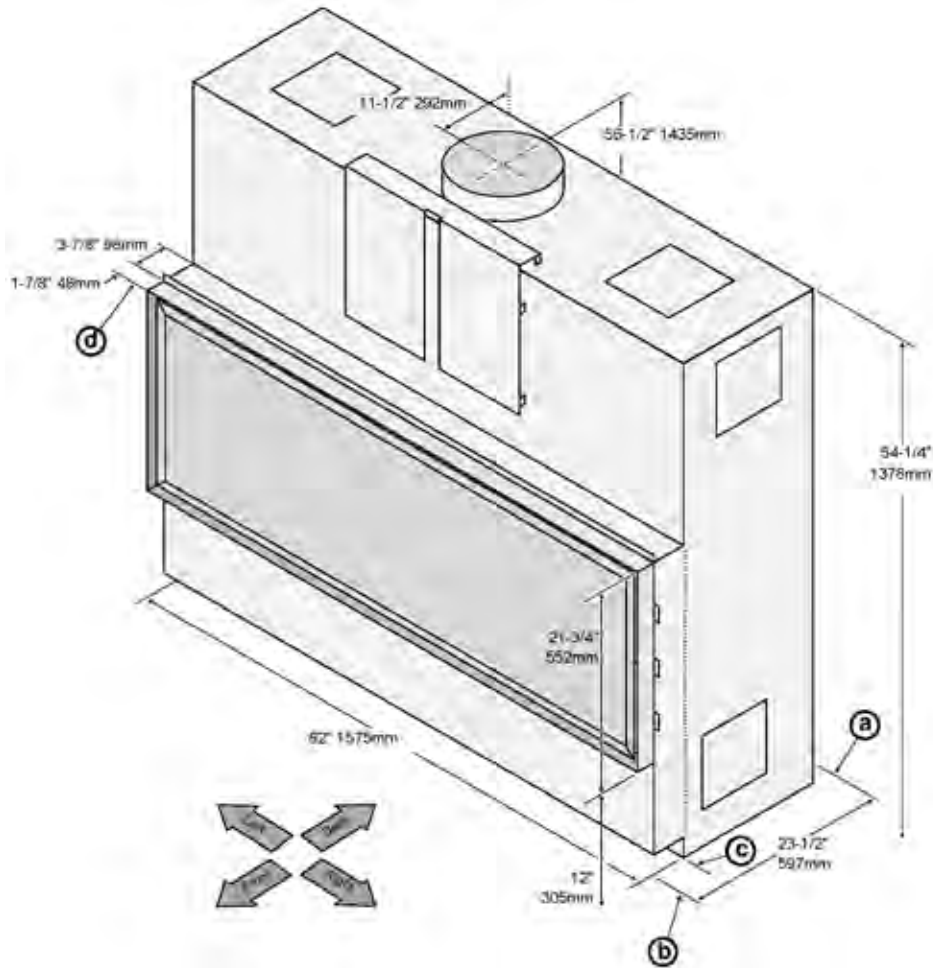

Model 6020 Xtreme™ Installation

The dimensions and clearances on this page are for reference only! Refer to the Owner's Manual prior to installation.

NOTE: Improper installation of your gas appliance or failure to operate it in accordance to the guidelines detailed in the Owner's Manual may negate your warranty and endanger your home and family. Installation information is available on our website at www.fireplace.com. We recommend all Fireplace Xtordinair appliances be installed and maintained on an annual basis by your Specialty Hearth Retailer.

Dimensions

- (a) Measurement to Cover Box (back edge)
- (b) Front Edge (front edge of framing)
- (c) Framing Set-Back
- (d) Facing Guide (protrudes to the front of drywall)