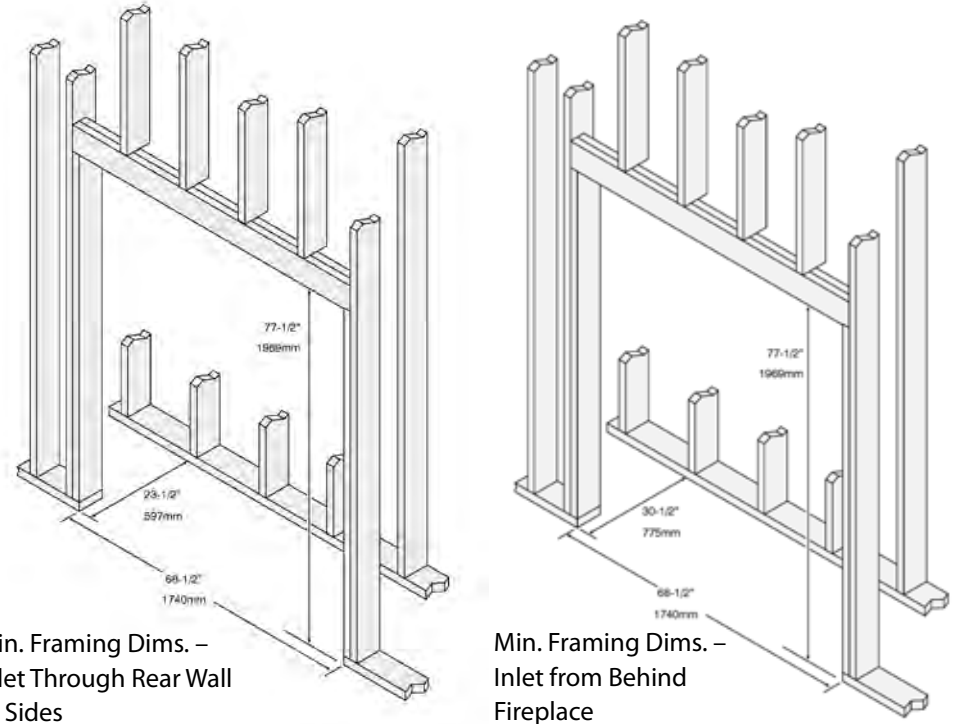

Dimensions

- (a) Measurement to Cover Box (back edge)
- (b) Front Edge (front edge of framing)
- (c) Framing Set-Back
- (d) Facing Guide (protrudes to the front of drywall)

Framing Dimensions

Min. Framing Dims. –
Inlet Through Rear Wall
or Sides