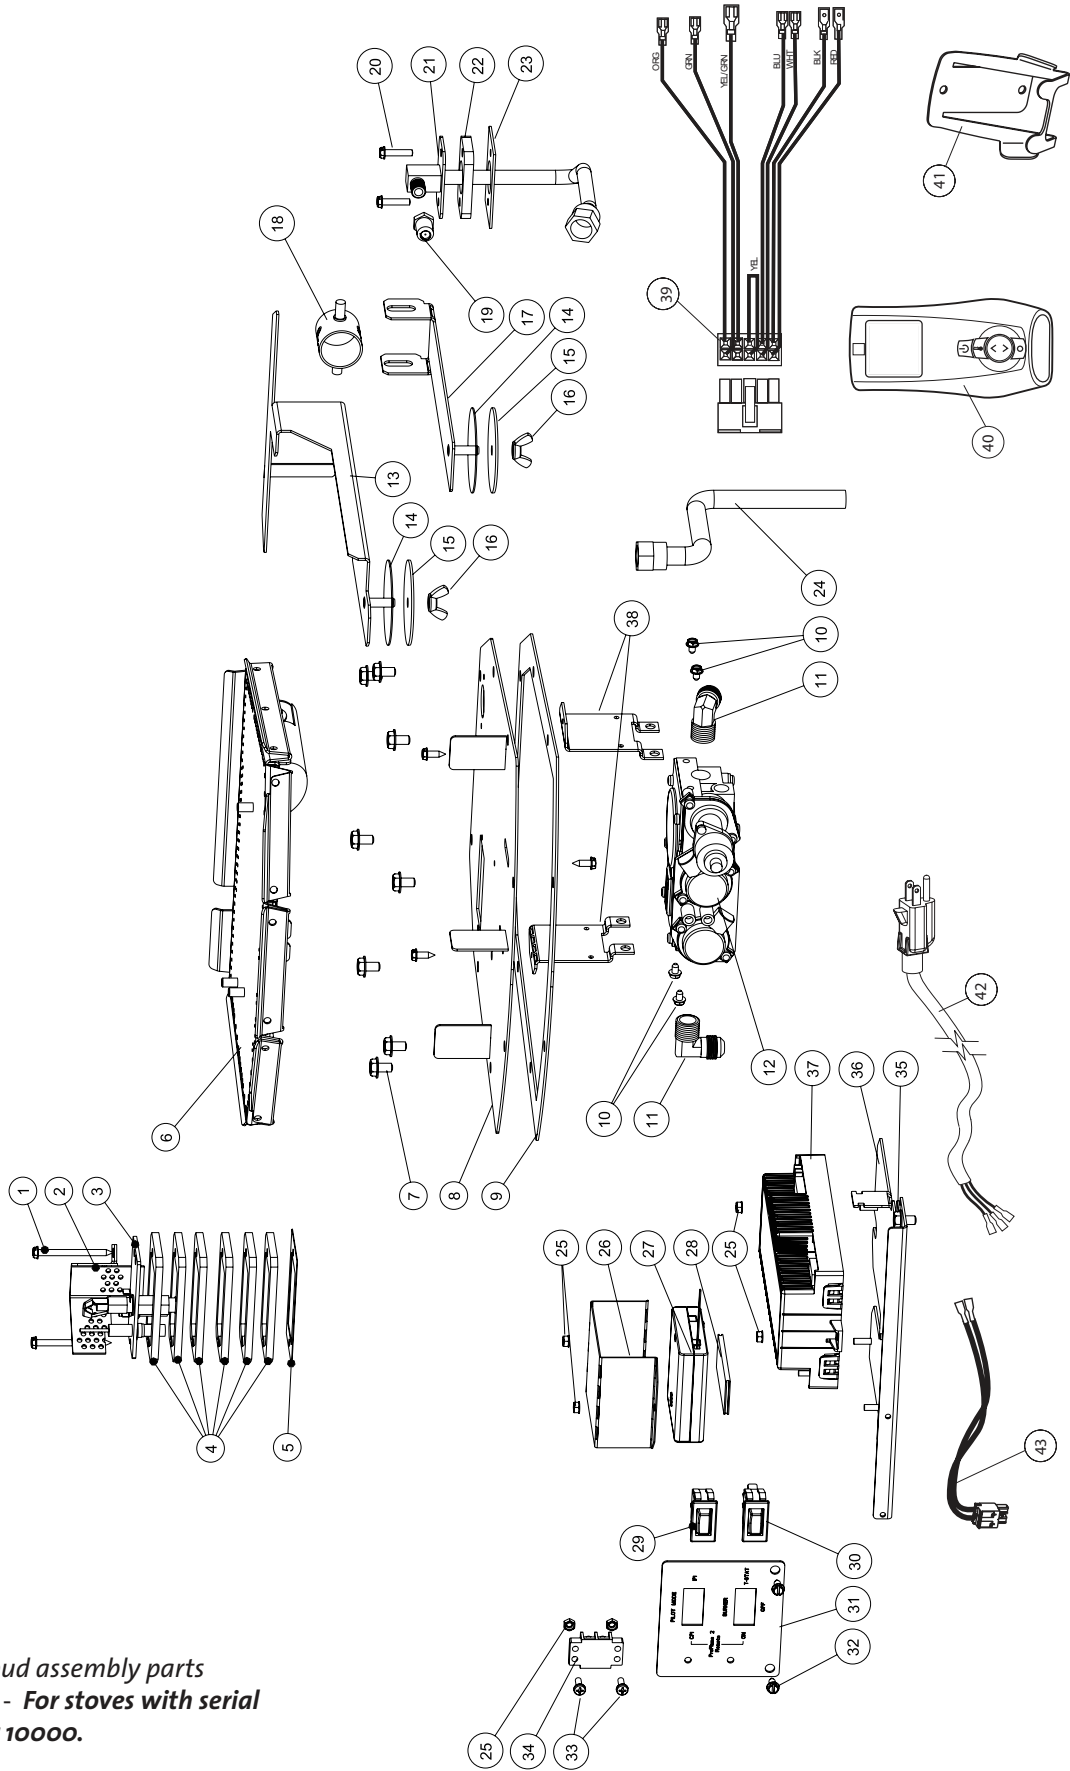

Figure 68.
 GF 370 DVII Spud assembly parts
 identification - For stoves with serial
 numbers after 10000.

No.	Part Number	Description
1	118066	Screw, #12 X 2", HWH Type A, STL zinc
2	223204	Pilot Air Deflector
3	224785	Pilot Assembly, Dual Fuel Flame Hood, PSE
4	224791	Spacer, PSE Pilot, .188"
5	129670	Gasket, Pilot Assembly
6	156812	Burner Assembly, Complete
7	9962	Bolt, Hex Cap M6x10 DIN 933 8.8 Ser Flange Blk
8	225561	Weldment, PF2 Spud Plate
9	225581	Gasket, Spud Plate,
10	118214	Screw, #8 x 1/4", Taptite, SLHWH, SZPL
11	222292	Elbow, 90 deg, Brass 3/8 NTP X 3/8" Dia Tube
12	157410	Rplcmt. Motorized Valve Kit, NG
13	222987	Intake Restrictor
14	220734	Gasket, 2.25" OD x .125"
15	118023	Fender Washer, .250" x 2.25"
16	117975	Wing Nut, M6
17	223201	Handle, Primary Air, GF 370
18	221390	Primary Air Shutter Asby
19	129130	Orifice, #38 / NG
	220731	Orifice, #53 / LP
20	117986	Screw, #8 x 3/4" SL HWH SMA Zinc
21	223231	Orifice Holder, Drop In Assembly
22	224132	Spacer, Orifice Holder
23	222280	Gasket, Drop In Orifice Holder
24	223235	Flex tube w/ connectors (3/8" OD x 48")
25	117922	Nut, Hex M4 DIN 934 Plain
26	225562	Battery Heat Shield
27	157265	Replacement IPI Back-up Battery Box (4 AA)
28	118257	Hook & Loop Tape, 1" wide, self-adhesive
29	120517	Rocker Switch, SPST, Blk, Plain
30	223201	Rocker Switch, SPDT, Center OFF, Blk, Plain
31	224781	Control Face Plate, Silkscreened, IPI Stoves
32	117917	Screw, HWH SMA #8 x 1/2" SL Blk Oxide
33	117921	Screw, Pan Hd M4 x 12mm, 8.8 M/S, Blk Oxide
34	129154	Terminal Block, 2 Pole 77 Series
35	9962	Bolt, Hex Cap M6 x 10mm DIN 933 Ser. Flng
36	22556092	Control Bracket
37	157634	Replacement Proflame 2 Control Board
38	225563	Valve Brackets, PF2
39	157493	Replacement Proflame 2 Wire Harness
40	157495	Replacement Multifunction Remote
41	223951BKP	Replacement Remote Wall Bracket
42	157492	Power Cord, 18 AWG, Grounded - 10 ft.
43	157494	Replacement Burner Control Wire Harness