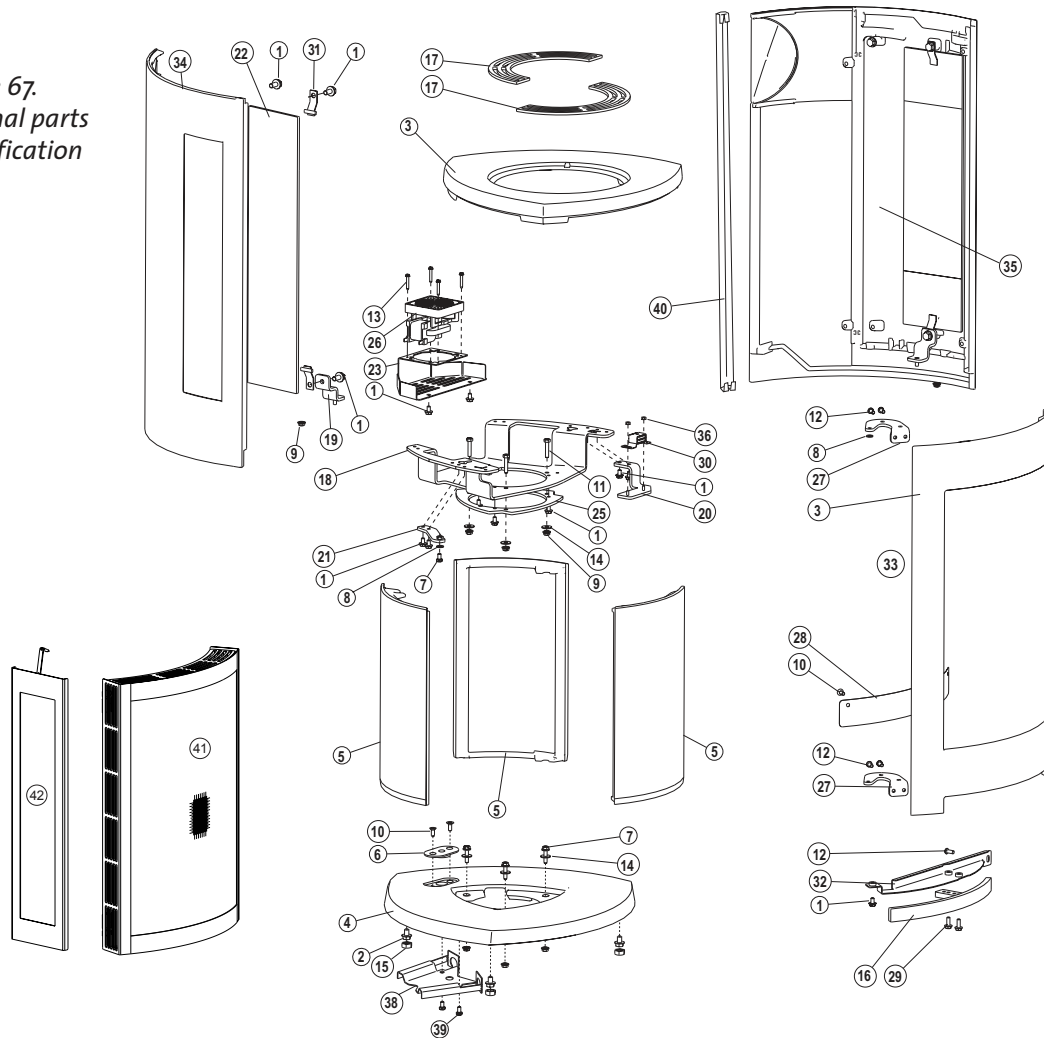

Figure 67.
External parts
identification

No.	Part Number	Description
1	9962	Bolt, Hex Cap M6x10 DIN 933 8.8 Ser Flange Blk
2	99115	Bolt, Hex Head M8 x 12 Blk
3	10447092	Top Plate, Matte Black Paint
	10447053	Top Plate, White Enamel
4	10431992	Pedestal Base, Matte Black Paint
	10431953	Pedestal Base, White Enamel
5	10448892	Pedestal Side, Matte Black Paint
	10448853	Pedestal Side, White Enamel
6	10453692	Access Cover, Matte Black Paint
	10453653	Access Cover, White Enamel
7	118019	Bolt, Hex Hd Serr Flange M6 x 25 Blk
8	117947	Washer, Flat M6 -.062 DIN 125A Plain
9	117968	Nut, M6 Serrated Flange plain
10	117976	Screw, Flat Head Phillips M6 X 12 M/S Blk
11	9906	Bolt, Hex Cap, M6x30, DIN 933, Class 8.8, Blk
12	117978	Screw, Button Head Socket M6 x 10 Blk
13	118095	Screw, HWH, SMA, #8 x 1", SL, Zinc
14	120004	Washer, Fender M6 DIN 9021B Zinc
15	222664	Protection Cap, M8 Hex, Black
16	222729	Door Handle, Plated, GF 370
17	22299592	Top Grill, GF 370, MB
18	222998	Bracket, Firebox Mount, GF 370
19	222999	Bracket, Side Support, GF 370
20	22320792	Bracket, Door Catch, GF 370, Matte Black
21	156843	Lower Door Hinge Asy. GF 370, MB

No.	Part Number	Description
22	156835	Replacement Outer Side Glass, GF 370
23	22321692	Bracket, Blower Mount, GF 370, MB
25	223220	Plate, Centering, GF 370
26	223227	Blower, Axial, 40 CFM, 120 V
27	22558492	Hinge, Door, MB
	226069	Hinge, Door, for White Enamel stove
28	223236	Label, Caution,
29	99625	Bolt, Hex Head Serr Flange M6x16 8.8 Blk
30	223290	Latch, Magnetic
31	156837	Replacement Outer Side Glass Clip Ass'y.
32	22328592	Bracket, Handle, MB
33	10446392	Door, Matte Black Paint
	10446353	Door, White Enamel
34	10446492	Side Plate, Left, Matte Black Paint
	10446453	Side Plate, Left, White Enamel
35	10446592	Side Plate, Right, Matte Black Paint
	10446553	Side Plate, Right, White Enamel
	118055	Kepnut, M4, Ext. Tooth Lockwasher, Stl, Zinc
36	118055	Kepnut, M4, Ext. Tooth Lockwasher, Stl, Zinc
37	22383292	Rear Cover, MB
38	224201	Gas Line Retainer
39	118236	Screw, M6 x 20
40	22385292	Rear Seam Molding, Matte Black Paint
	223852WHP	Rear Seam Molding, White Paint
41	157765	Front Safety Barrier Screen
42	157766	Side Safety Barrier Screen