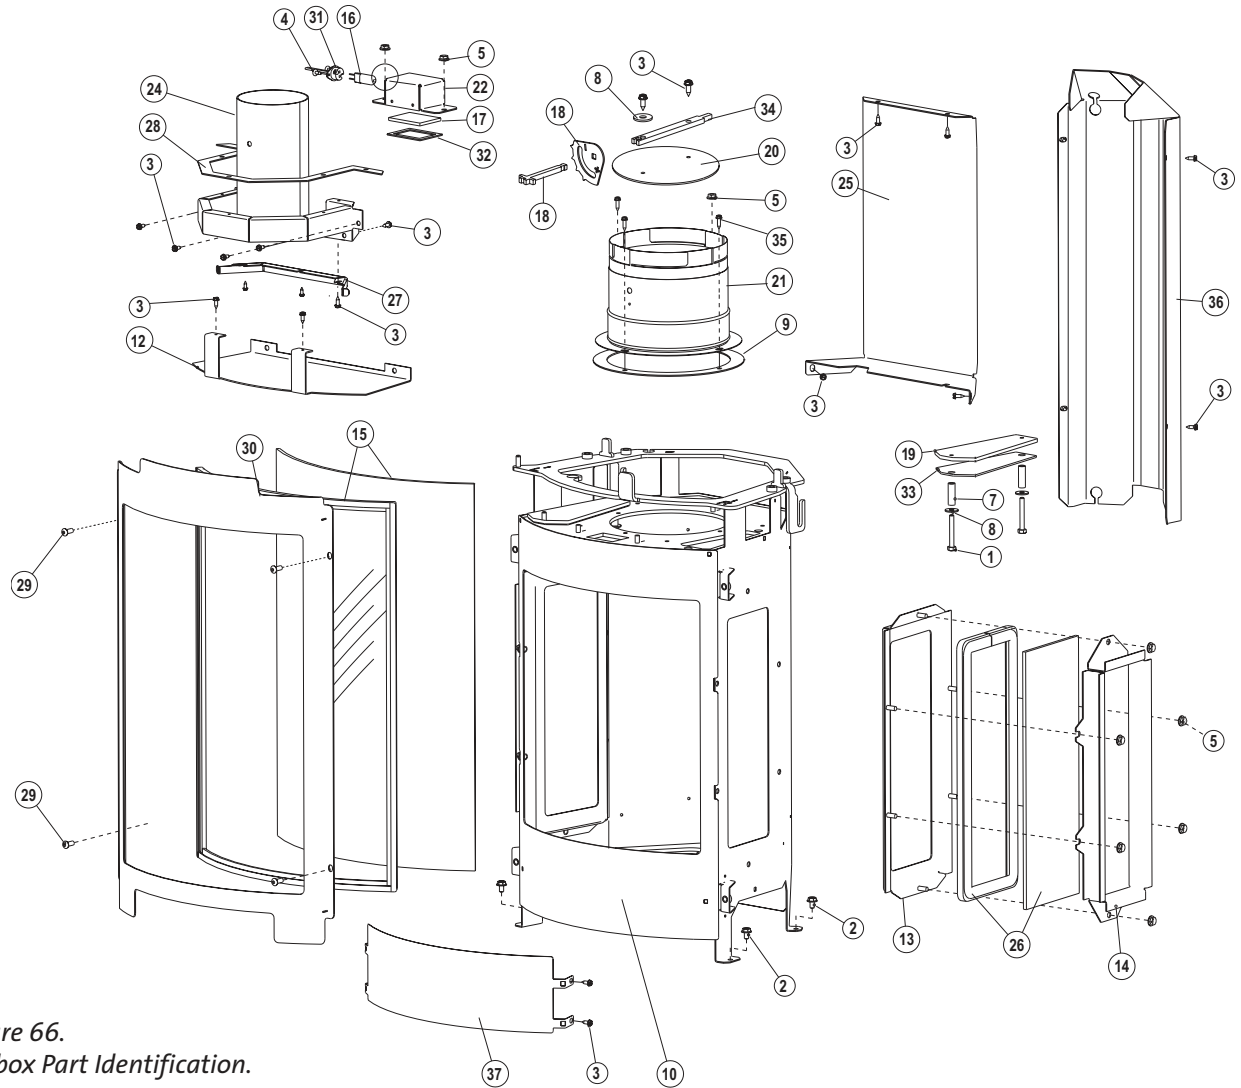

Illustrated Part Breakdown

Figure 66.
Firebox Part Identification.

No.	Part Number	Description	No.	Part Number	Description
1	9911	Bolt, Hex Cap, M6x45, DIN 933, Class 8.8, Blk	21	22298392	Simpson DV II Starter Collar, GF 370, MB
2	9962	Bolt, Hex Cap M6x10 DIN 933 8.8 Ser Flange Blk	22	22298892	Light Box, Inner
3	117917	Screw, HWH SMA 8 x 1/2 SL Blk Oxide	24	223202	Intake Manifold, GF 370
4	117967	Screw, Pan Head #7 x 3/8 PH SMA Zinc	25	22320592	Burner Skirt, Rear, GF 370, MB
5	117968	Nut, M6 Serrated Flange plain	26	156834	Replacement Inner Side Glass & Gasket, GF 370
6	117978	Screw, Button Head Socket M6X10 Blk	27	22324392	Panel Retainer, GF 370
7	118267	Spacer, .375 O.D. x 1.50	28	223295	Gasket, Intake Manifold, GF 370
8	120004	Washer, Fender M6 DIN 9021B Zinc	29	118201	Screw, Button Head Socket, M6 X 16, Blk
9	129118	Gasket, Starter	30	22259292	Glass Frame, Curved, GF 370, MB
10	222580	Firebox Weldment, GF 370	31	156824	Replacement Light Socket Ass'y, GF 370
12	22258892	Baffle, Firebox, GF 370, MB	32	222977	Gasket, Light Kit
13	22258992	Glass Frame, Side, Inner, GF 370, MB	33	222993	Gasket, Relief Door, GF 370
14	22273592	Glass Shade, Side, GF 370, MB	34	225403	Inner Rod, Exhaust Restrictor
15	156833	Replacement Front Glass & Gasket, GF 370	35	118090	Screw, HWH SMA 8 x 5/8 SL Zinc
16	222943	Light Bulb, 130 Volt, 50 Watt	36	22321992	Shroud, Rear, GF 370, MB
17	222974	Glass, Ceramic, Light Fixture, GF 370	37	22328292	Firebox Cover, GF 370, MB
18	22298092	Restrictor Indicator Washer	38	225402	Outer Rod, Exhaust Restrictor
19	222981	Delay Door, GF 370	39*	223224	Skamol, Rear Panel
20	222982	Restrictor Plate, GF 370	40*	223235	Skamol, Side Panel, 2