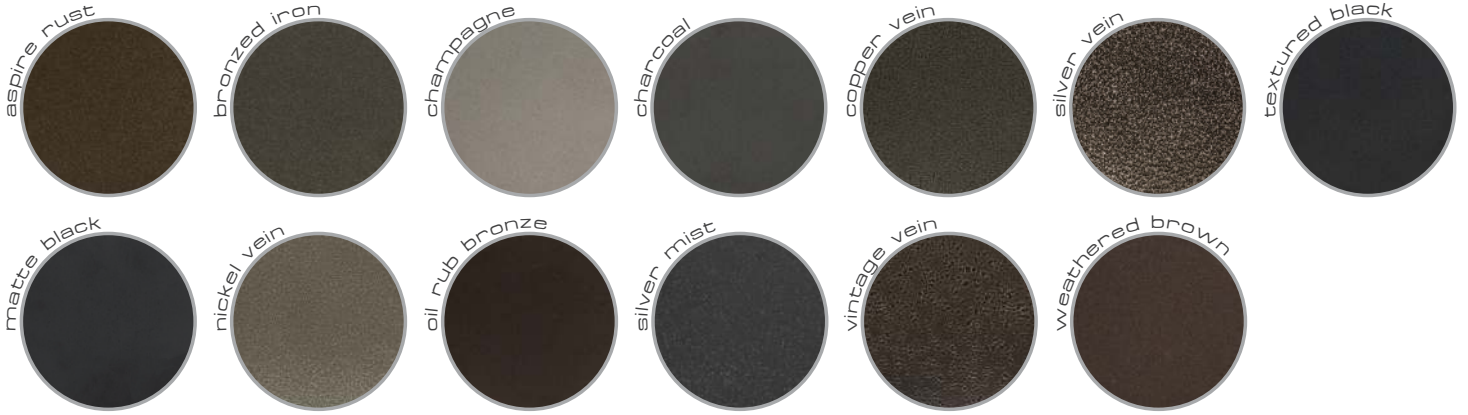

Mantel Options

- Hearth Box ✓
- Surround Panel ✓

Standard Finishes

- Matte Black ✓
- Textured Black ✓
- Bronzed Iron ✓
- Oil Rubbed Bronze ✓
- Charcoal ✓
- Aspire Rust ✓
- Weathered Brown ✓
- Champagne ✓
- Copper Vein ✓
- Nickel Vein ✓
- Vintage Vein ✓
- Silver Vein ✓
- Silver Mist ✓

Premium Finishes*

- Antique Black ✓
- Antique Steel ✓
- Antique Red ✓
- Antique Grey ✓
- Antique Bronze ✓
- Antique White ✓
- Burnished Bronze ✓
- Burnished Copper ✓
- Burnished Silver ✓
- Metallic Latte ✓
- Rust Patina ✓
- Hot Roll Natural ✓
- Industrial Black ✓
- Brushed Stainless ✓

Full Mantel w/ Surround in Antique Black

Post & Beam in Antique Bronze

Easy Assembly & Mounting

Standard Finishes

Premium Finishes*